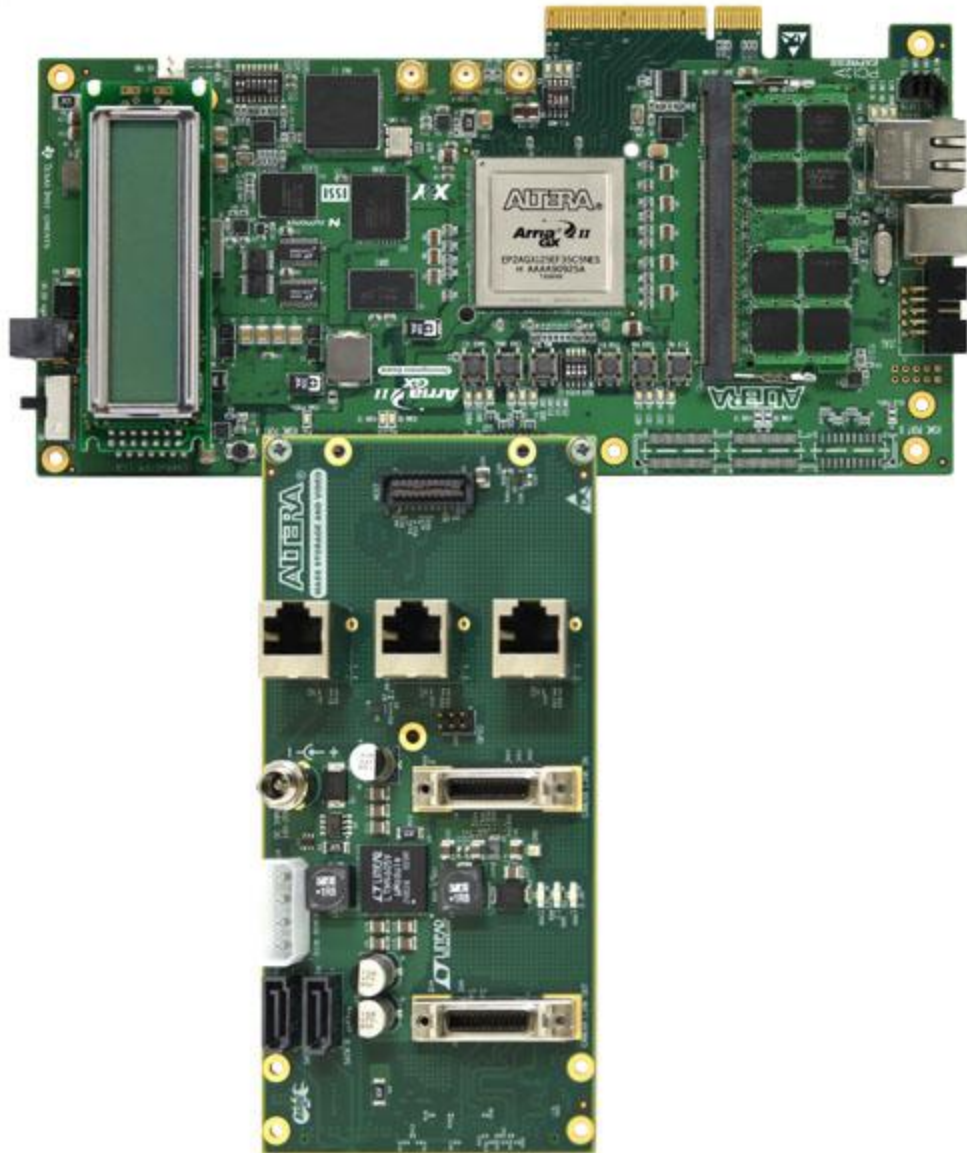

3. Layout

- **Company: Terasic**
- **Tel: +886-3-5750880**
- **Fax: +886-3-5726690**
- **Add: 9F., No.176, Sec.2, Gongdao 5th Rd, East Dist, Hsinchu City, 30070. Taiwan**