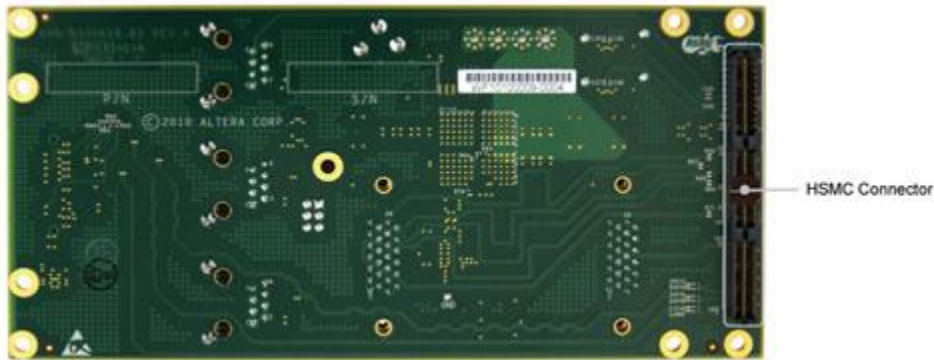

* HSMC Mass Storage and Video Card- 78.11X162.6MM