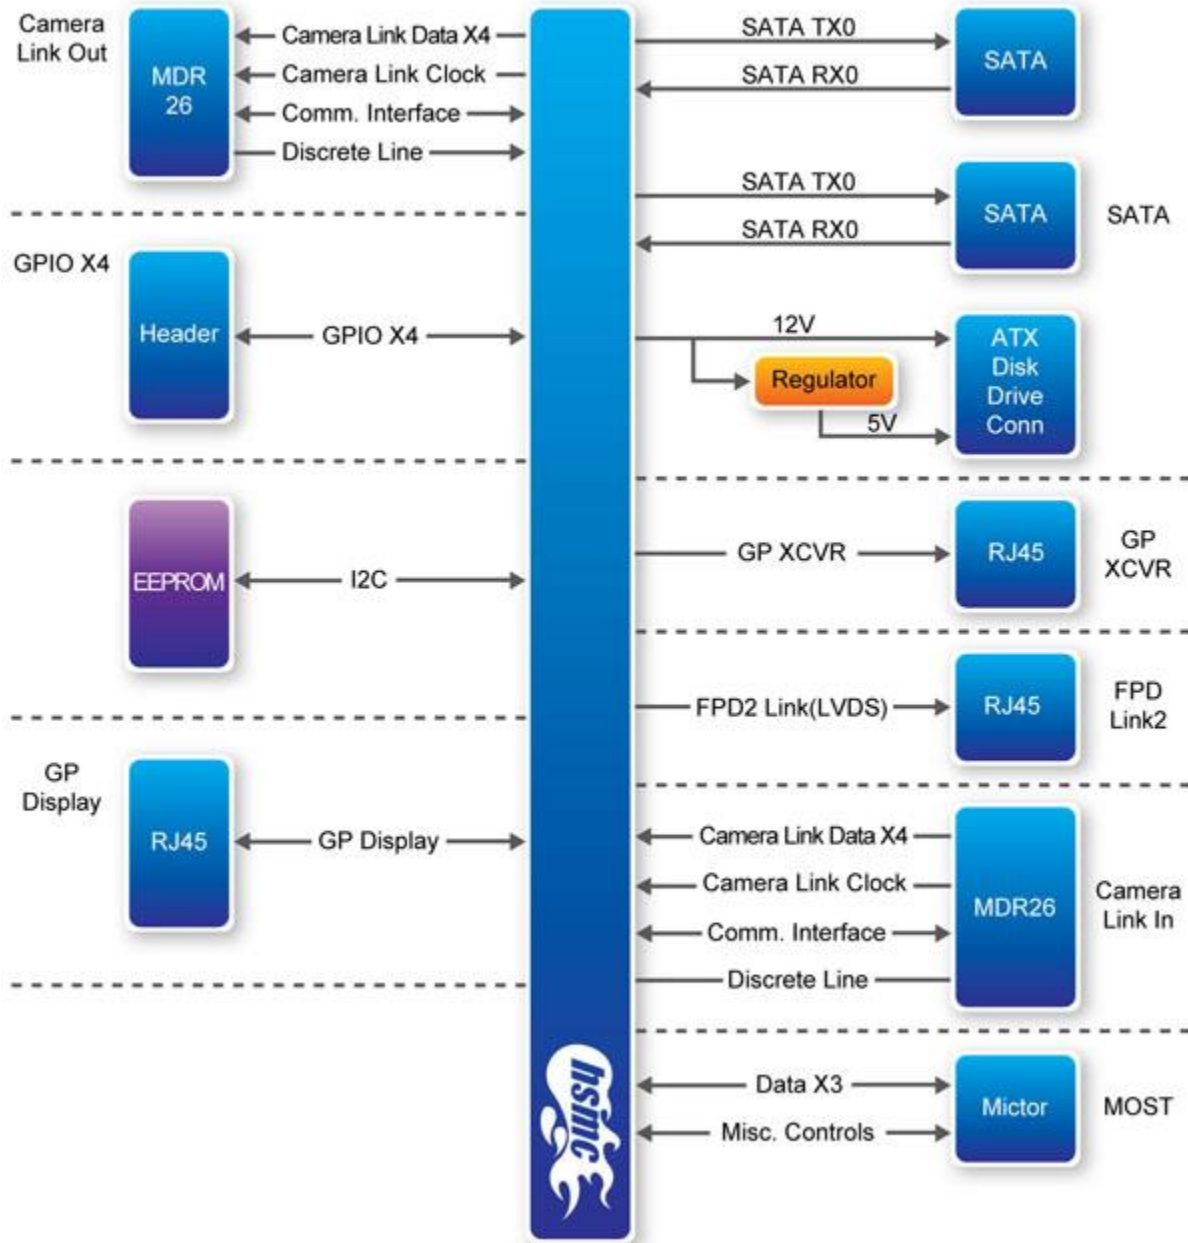

Block Diagram

➡ Connect DE4

- **Company:** Terasic
- **Tel:** +886-3-5750880
- **Fax:** +886-3-5726690
- **Add:** 9F., No.176, Sec.2, Gongdao 5th Rd, East Dist, Hsinchu City, 30070. Taiwan