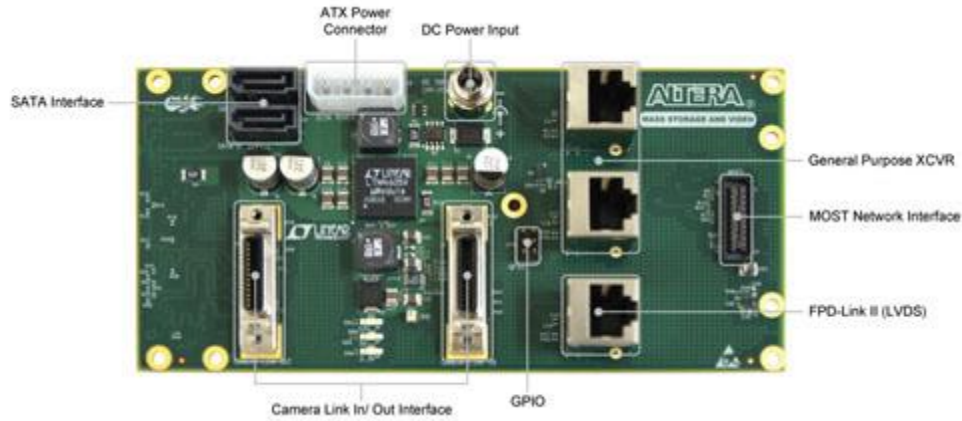

* HSMC Mass Storage and Video Card- 78.11X162.6MM